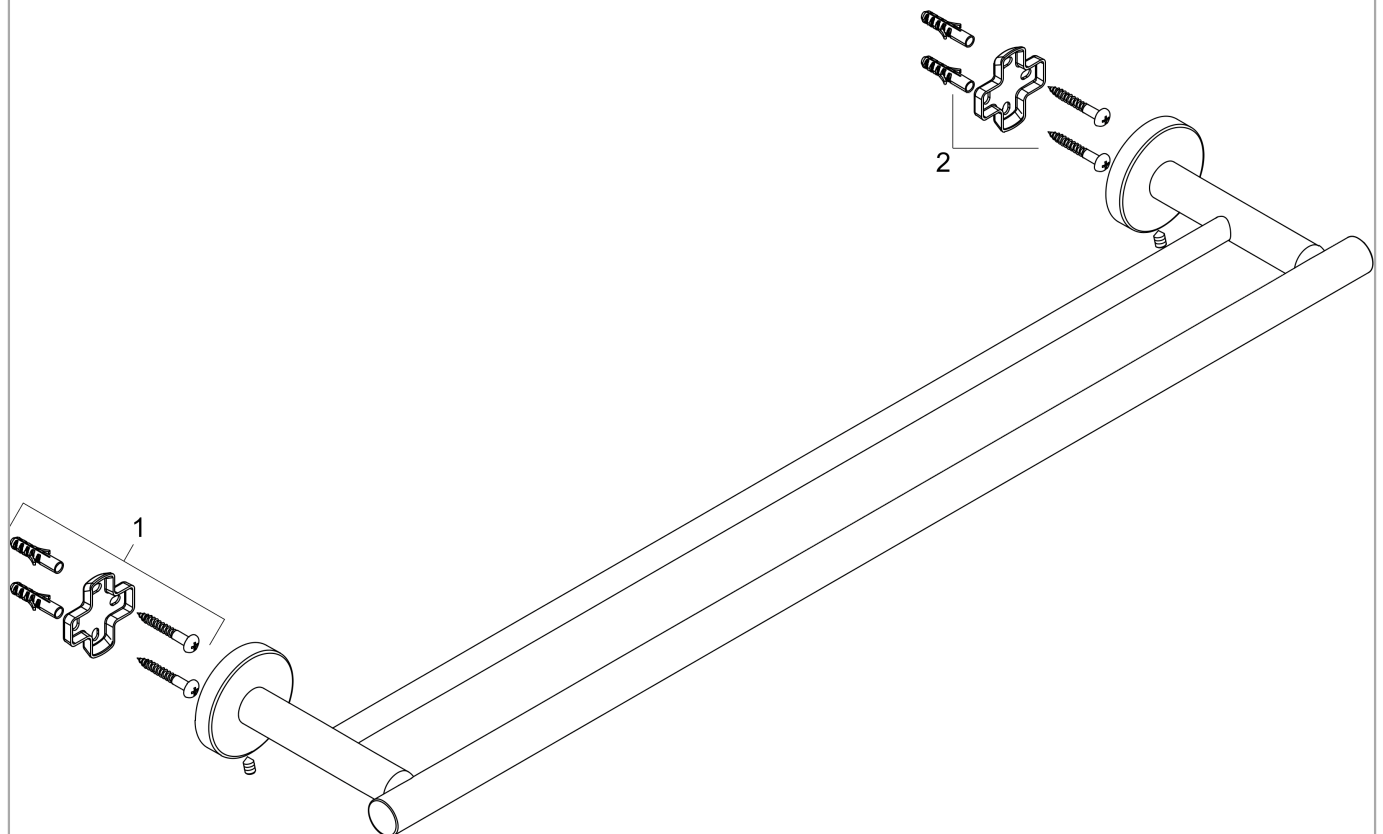

Logis Universal
Double bath towel rail

Surface: **Chrome** Article Number: **41712000**

Description

product features

- wall-mounted
- material: brass
- holder material: metal
- fixed
- length: 644 mm
- with mounting material
- drilling distance: 600 mm
- diameter drill hole: 6 mm
- concealed fastening

Product image

Scale drawing

Logis Universal
Double bath towel rail

Surface: **Chrome** Article Number: **41712000**

Exploded Drawing

Year of production: >04/18

Logis Universal
Double bath towel rail

Surface: **Chrome** Article Number: **41712000**