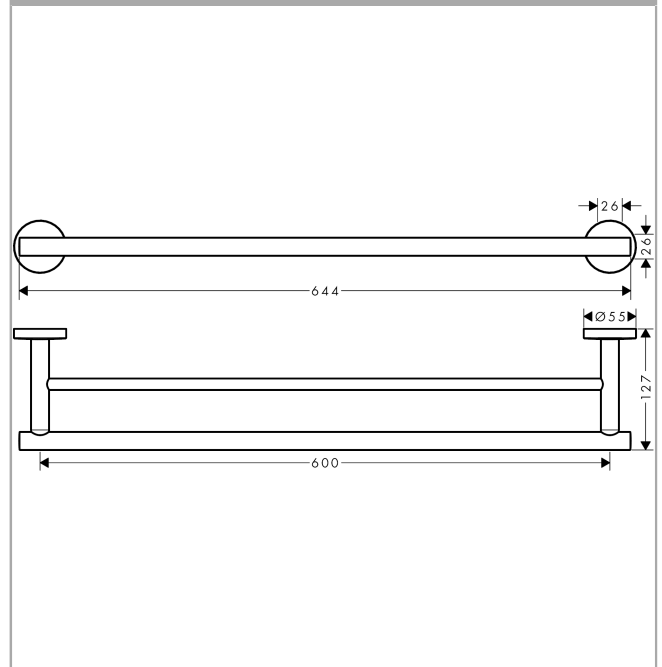

Logis Universal
Double bath towel rail

Surface: **Chrome** Article Number: **41712000**

Description

product features

- wall-mounted
- material: brass
- holder material: metal
- fixed
- length: 644 mm
- with mounting material
- drilling distance: 600 mm
- diameter drill hole: 6 mm
- concealed fastening

Product image

Scale drawing

Logis Universal
Double bath towel rail

Surface: **Chrome** Article Number: **41712000**

Exploded Drawing

Year of production: >04/18

Logis Universal
Double bath towel rail

Surface: **Chrome** Article Number: **41712000**